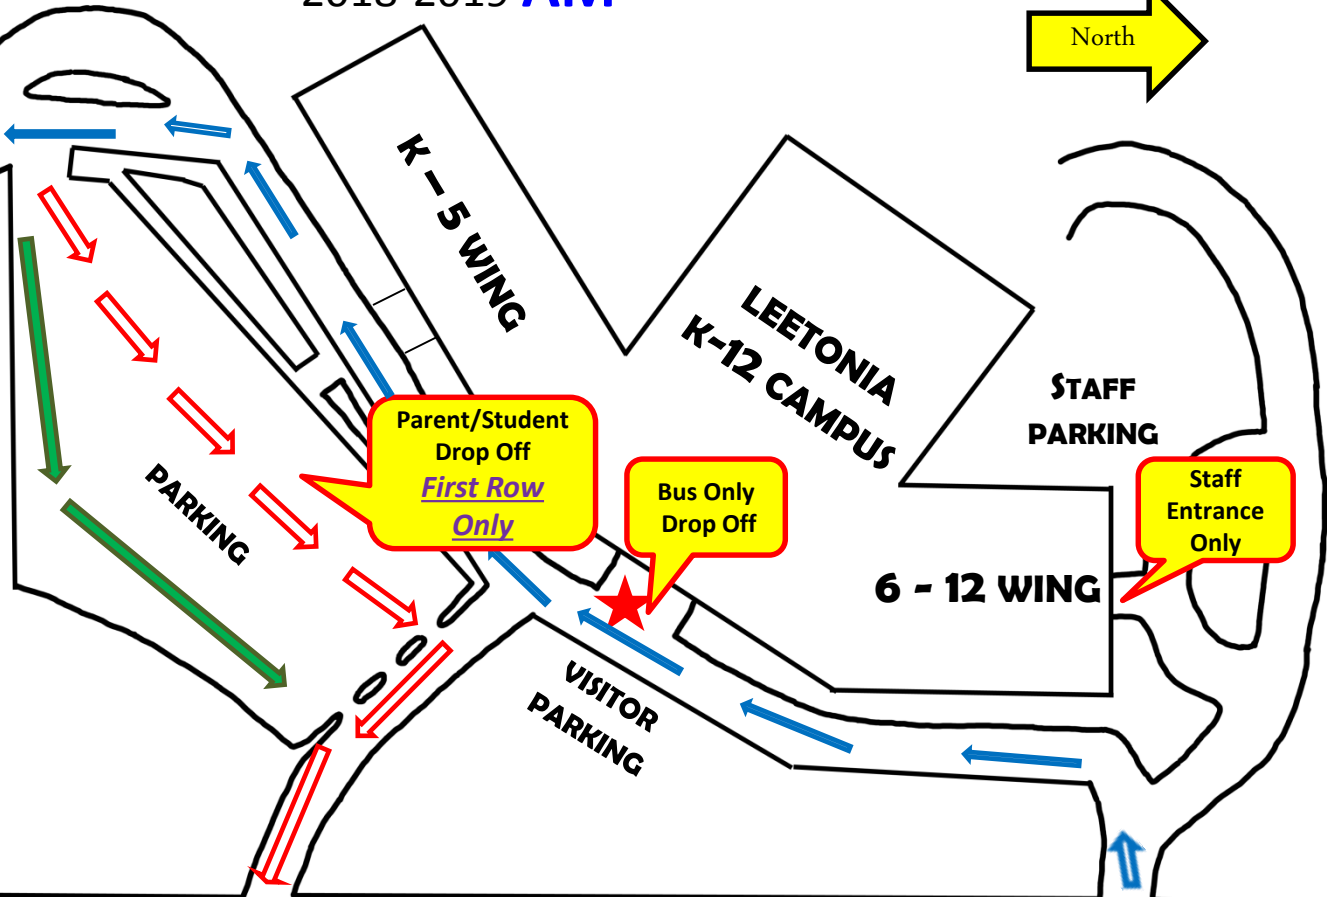

Walnut Street

Parent/Student Drop Off
First Row Only

Bus Only Drop Off

Staff Entrance Only

6 - 12 WING

450 Walnut Street
Leetonia, Ohio 44431
Updated: August 2018

- Bus Traffic
- Student Drop Off
- Student Parking Traffic

LEETONIA EXEMPTED VILLAGE SCHOOL DISTRICT

2018-2019 **PM**

Butcher Road

Butcher Road

Washington Street

Walnut Street

Walnut Street

Butcher Road

Walnut Street

K - 5 WING

LEETONIA
K-12 CAMPUS

STAFF
PARKING

6 - 12 WING

Parent/Student
Pick Up
*First Row
Only*

6-12 Bus
Pickup

Staff Exit
Only

PARKING

VISITOR
PARKING

- Bus Traffic
- Student Pick Up
- Student Parking Traffic

450 Walnut Street
Leetonia, Ohio 44431
Updated: August 2018